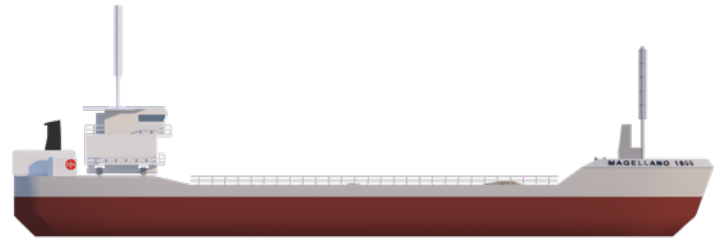

MAGELLANO 1800

MAGELLANO 1800

Split hopper barge

Hopper capacity	2,000 m ³
Deadweight	3,460 t
Length o.a.	80.0 m
Breadth	14.5 m
Draught loaded	4.5 m
Propulsion power	2 x 675 kW
Bow thruster power	145 kW
Speed	10.1 kn
Accommodation	8
Built in	1979